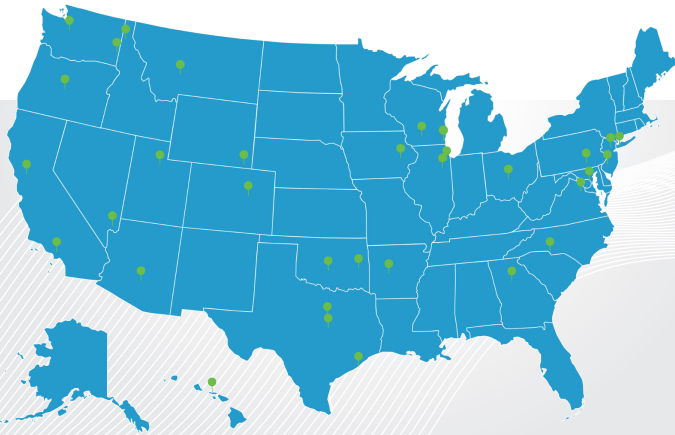

Safety, the Main Fiber of our Network

Our number one priority is safe work, enforced by a dedicated Safety Team that is relentless about eliminating risks to our employees and customers. With tailored training and improvement programs, and an EMR that stays low year after year, Network Connex delivers peace of mind on every project.